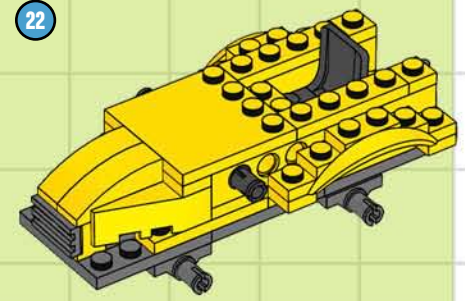

SHOVEL-TRAC!

BUILDING STEPS