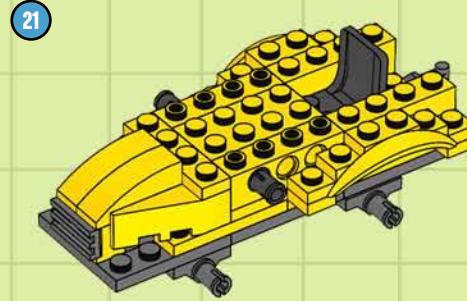

SHOVEL-TRAC!

BUILDING STEPS