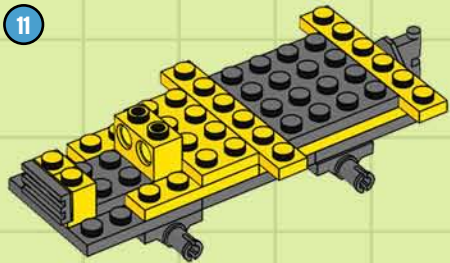

SHOVEL-TRAC!

BUILDING STEPS