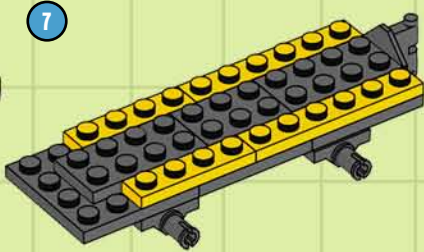

SHOVEL-TRAC!

BUILDING STEPS