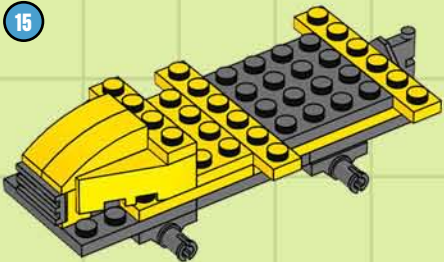

SHOVEL-TRAC!

BUILDING STEPS