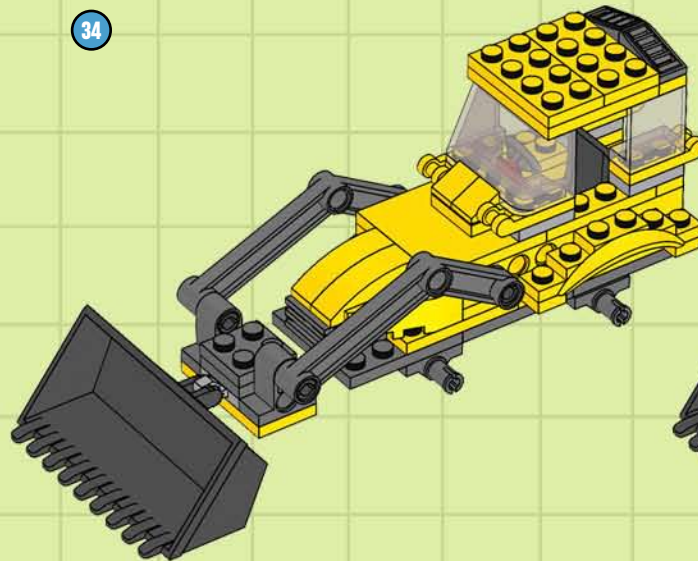

SHOVEL-TRAC!

BUILDING STEPS

30

31.1

31.2

31.3

31.4

31.5

31.6

32

33

34

35