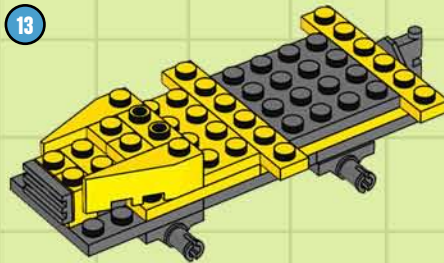

SHOVEL-TRAC!

BUILDING STEPS