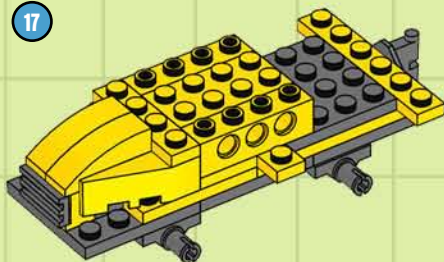

SHOVEL-TRAC!

BUILDING STEPS