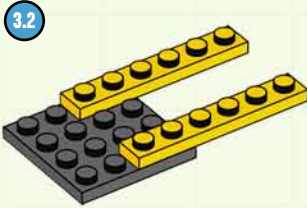

SHOVEL-TRAC!

BUILDING STEPS