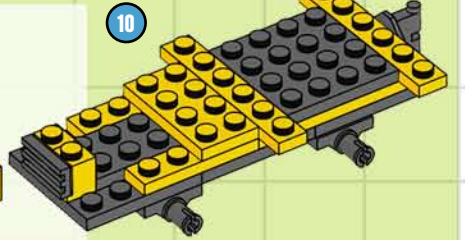

SHOVEL-TRAC!

BUILDING STEPS