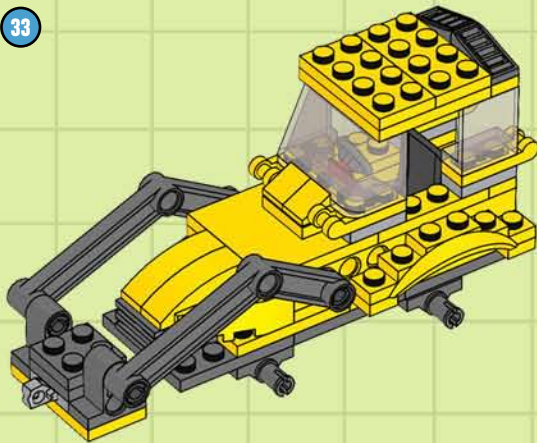

SHOVEL-TRAC!

BUILDING STEPS

30

31.1

31.2

31.3

31.4

31.5

31.6

32

33

34

35