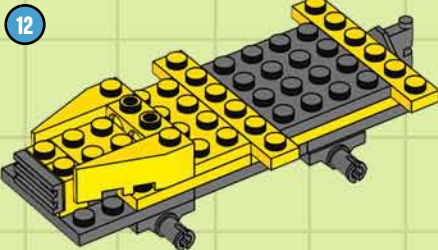

SHOVEL-TRAC!

BUILDING STEPS