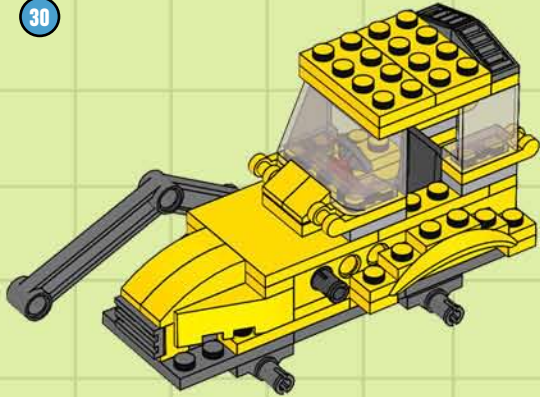

SHOVEL-TRAC!

BUILDING STEPS

30