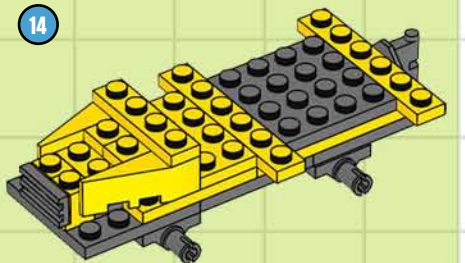

SHOVEL-TRAC!

BUILDING STEPS