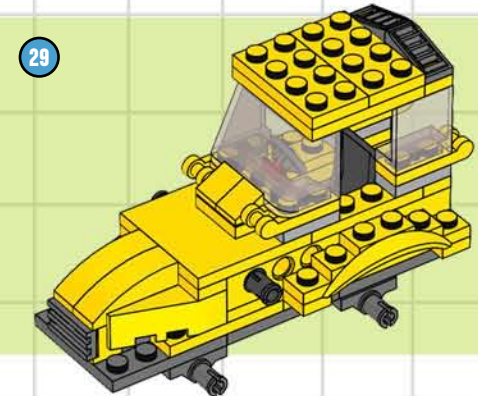

SHOVEL-TRAC!

BUILDING STEPS