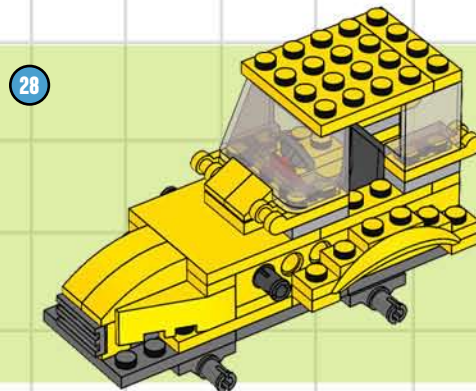

SHOVEL-TRAC!

BUILDING STEPS