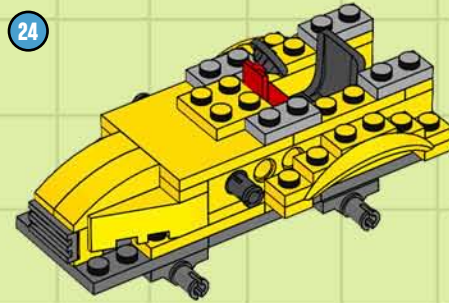

SHOVEL-TRAC!

BUILDING STEPS