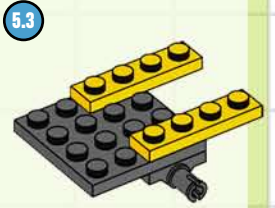

SHOVEL-TRAC!

BUILDING STEPS