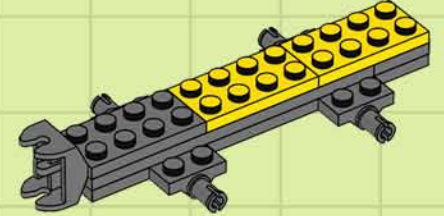

SHOVEL-TRAC!

BUILDING STEPS

36

37

38.1

38.2

38.3

39

40

41

42

43

44

45

46

47

48