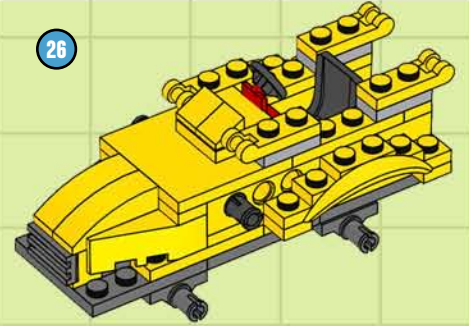

SHOVEL-TRAC!

BUILDING STEPS