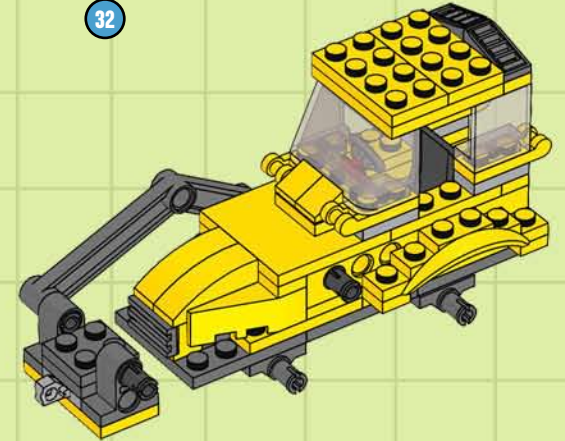

SHOVEL-TRAC!

BUILDING STEPS

30

31.1

31.2

31.3

31.4

31.5

31.6

32

33

34

35