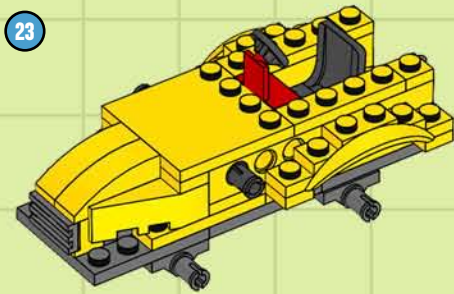

SHOVEL-TRAC!

BUILDING STEPS