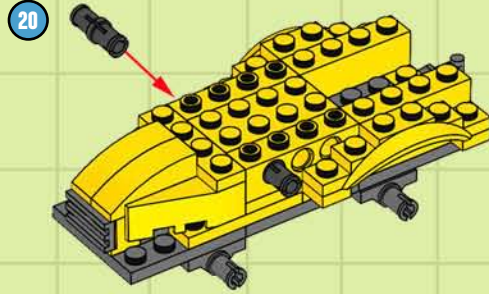

SHOVEL-TRAC!

BUILDING STEPS