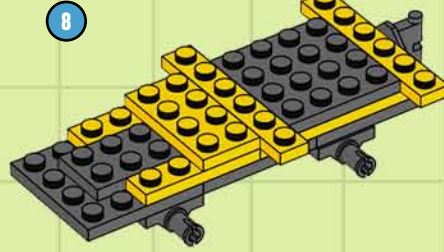

SHOVEL-TRAC!

BUILDING STEPS