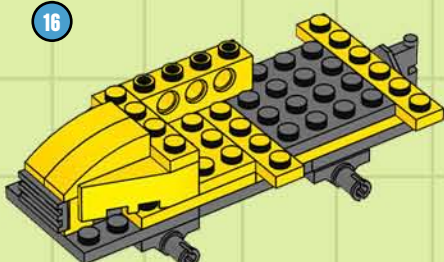

SHOVEL-TRAC!

BUILDING STEPS