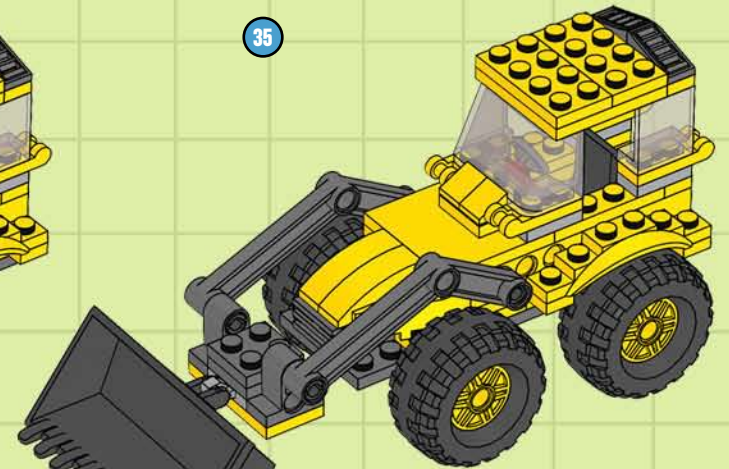

SHOVEL-TRAC!

BUILDING STEPS

30

31.1

31.2

31.3

31.4

31.5

31.6

32

33

34

35