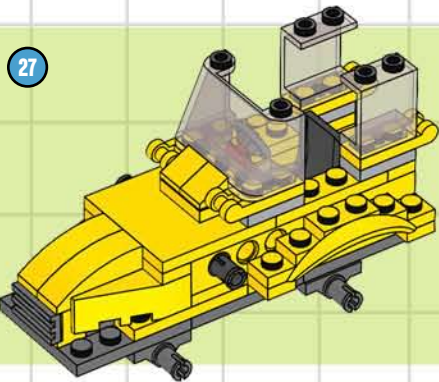

SHOVEL-TRAC!

BUILDING STEPS