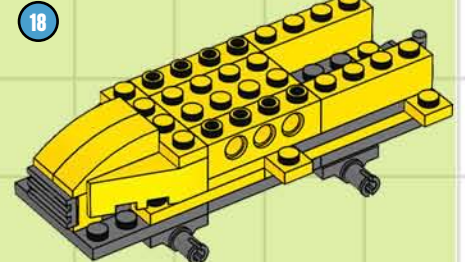

SHOVEL-TRAC!

BUILDING STEPS