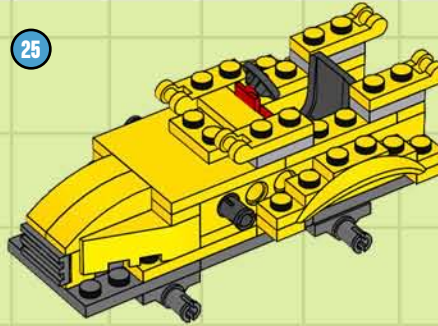

SHOVEL-TRAC!

BUILDING STEPS