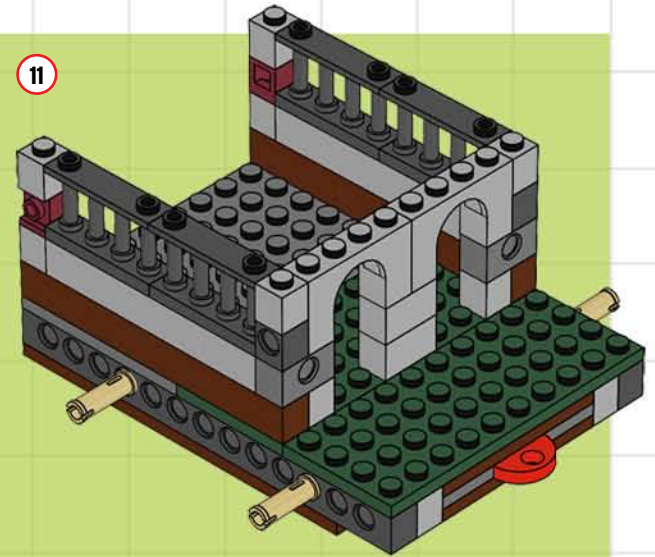

club

OGRE WAGON!

BUILDING STEPS

6

7

8

9

10

11