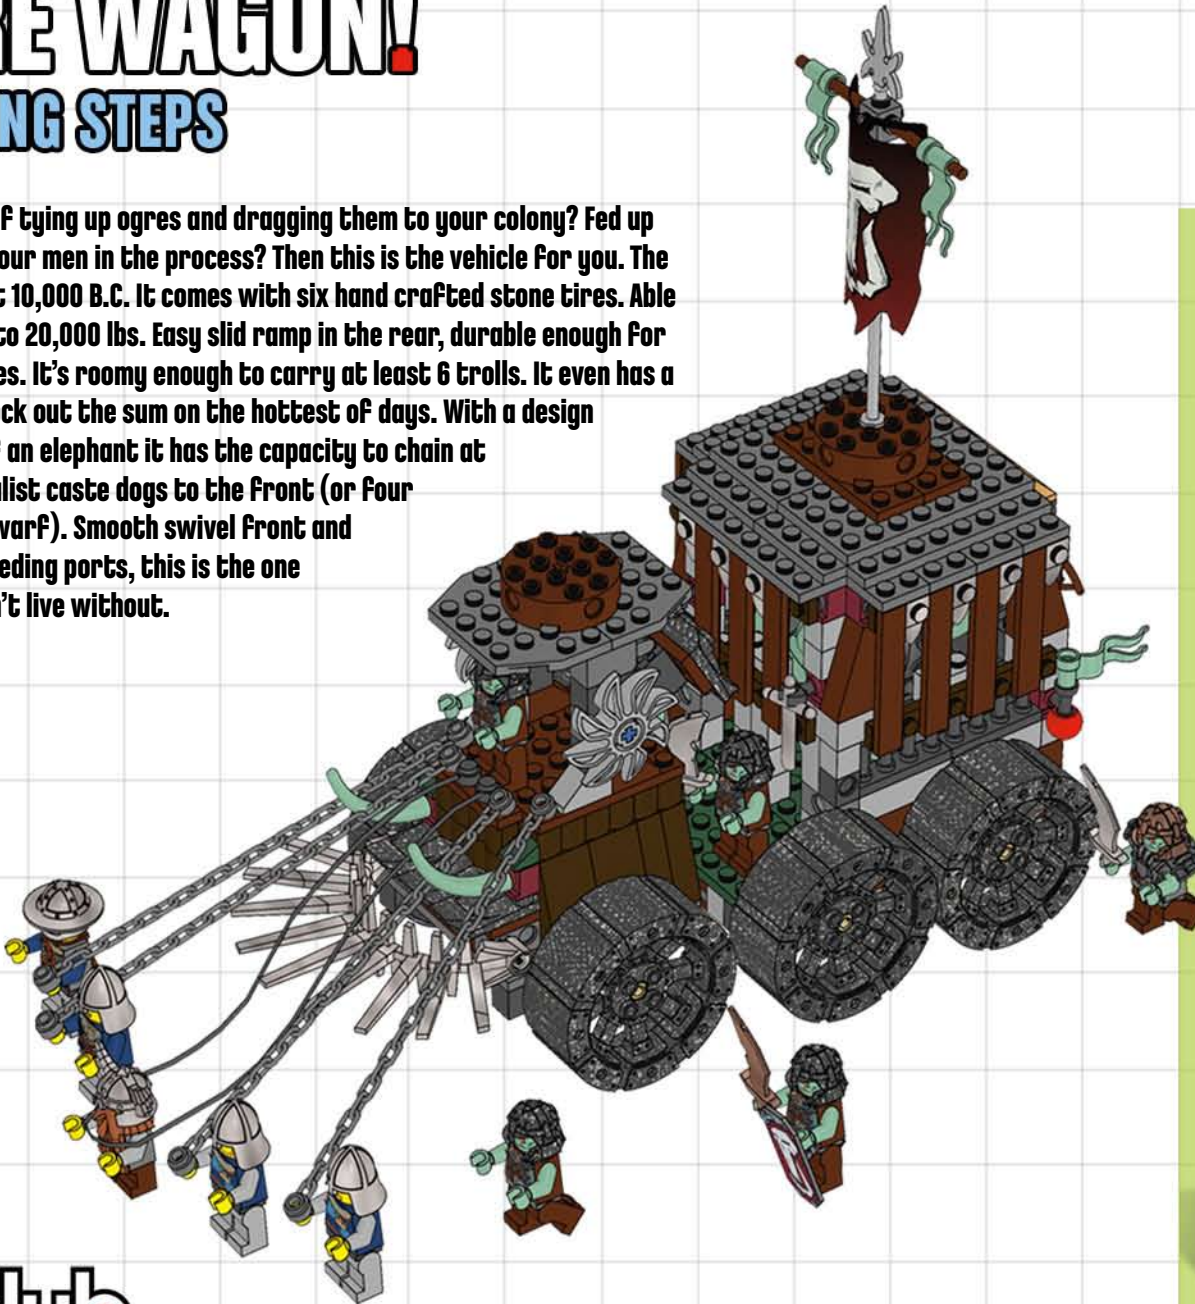

OGRE WAGON!

BUILDING STEPS

Are you tired of tying up ogres and dragging them to your colony? Fed up with injuring your men in the process? Then this is the vehicle for you. The Ogre Transport 10,000 B.C. It comes with six hand crafted stone tires. Able to support up to 20,000 lbs. Easy slid ramp in the rear, durable enough for the larges ogres. It's roomy enough to carry at least 6 trolls. It even has a covering to block out the sun on the hottest of days. With a design reminiscent of an elephant it has the capacity to chain at least 6 imperialist caste dogs to the front (or four men and one dwarf). Smooth swivel front and easy access feeding ports, this is the one vehicle you can't live without.