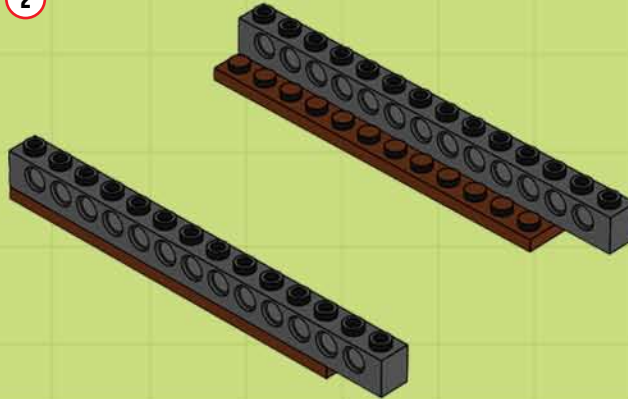

OGRE WAGON!

BUILDING STEPS

Are you tired of tying up ogres and dragging them to your colony? Fed up with injuring your men in the process? Then this is the vehicle for you. The Ogre Transport 10,000 B.C. It comes with six hand crafted stone tires. Able to support up to 20,000 lbs. Easy slid ramp in the rear, durable enough for the larges ogres. It's roomy enough to carry at least 6 trolls. It even has a covering to block out the sun on the hottest of days. With a design reminiscent of an elephant it has the capacity to chain at least 6 imperialist caste dogs to the front (or four men and one dwarf). Smooth swivel front and easy access feeding ports, this is the one vehicle you can't live without.

3

4.1

4.2

4

5.1

5.2

5.3

5