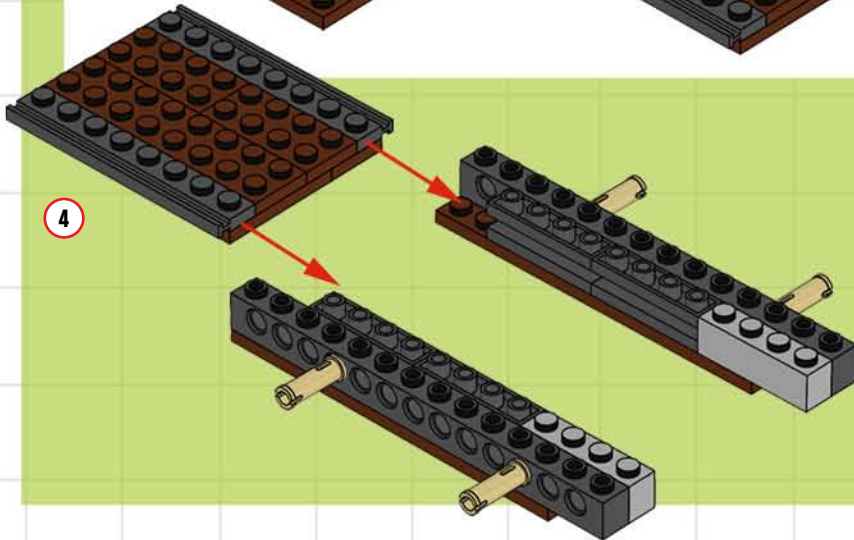

OGRE WAGON!

BUILDING STEPS

Are you tired of tying up ogres and dragging them to your colony? Fed up with injuring your men in the process? Then this is the vehicle for you. The Ogre Transport 10,000 B.C. It comes with six hand crafted stone tires. Able to support up to 20,000 lbs. Easy slid ramp in the rear, durable enough for the larges ogres. It's roomy enough to carry at least 6 trolls. It even has a covering to block out the sun on the hottest of days. With a design reminiscent of an elephant it has the capacity to chain at least 6 imperialist caste dogs to the front (or four men and one dwarf). Smooth swivel front and easy access feeding ports, this is the one vehicle you can't live without.

3

4.1

4.2

4

5.1

5.2

5.3

5