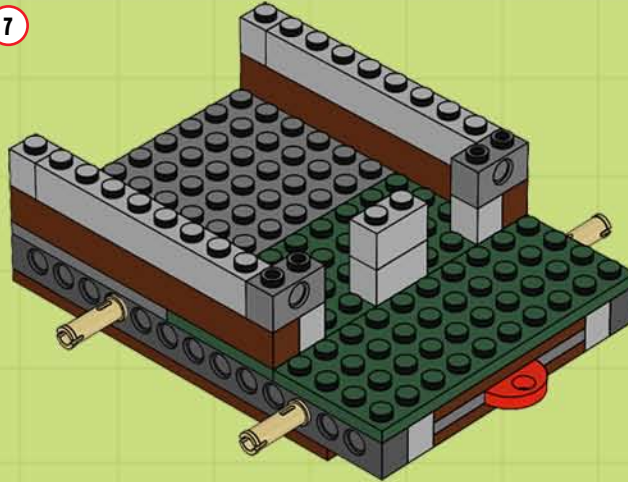

club

OGRE WAGON!

BUILDING STEPS

6

7

8

9

10

11