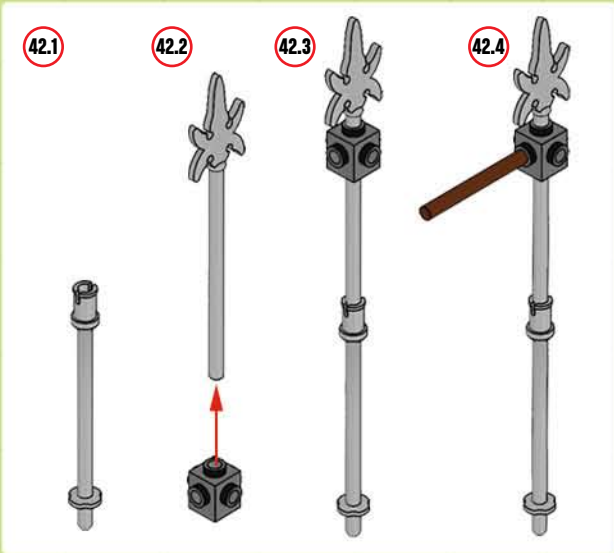

club

OGRE WAGON!

BUILDING STEPS