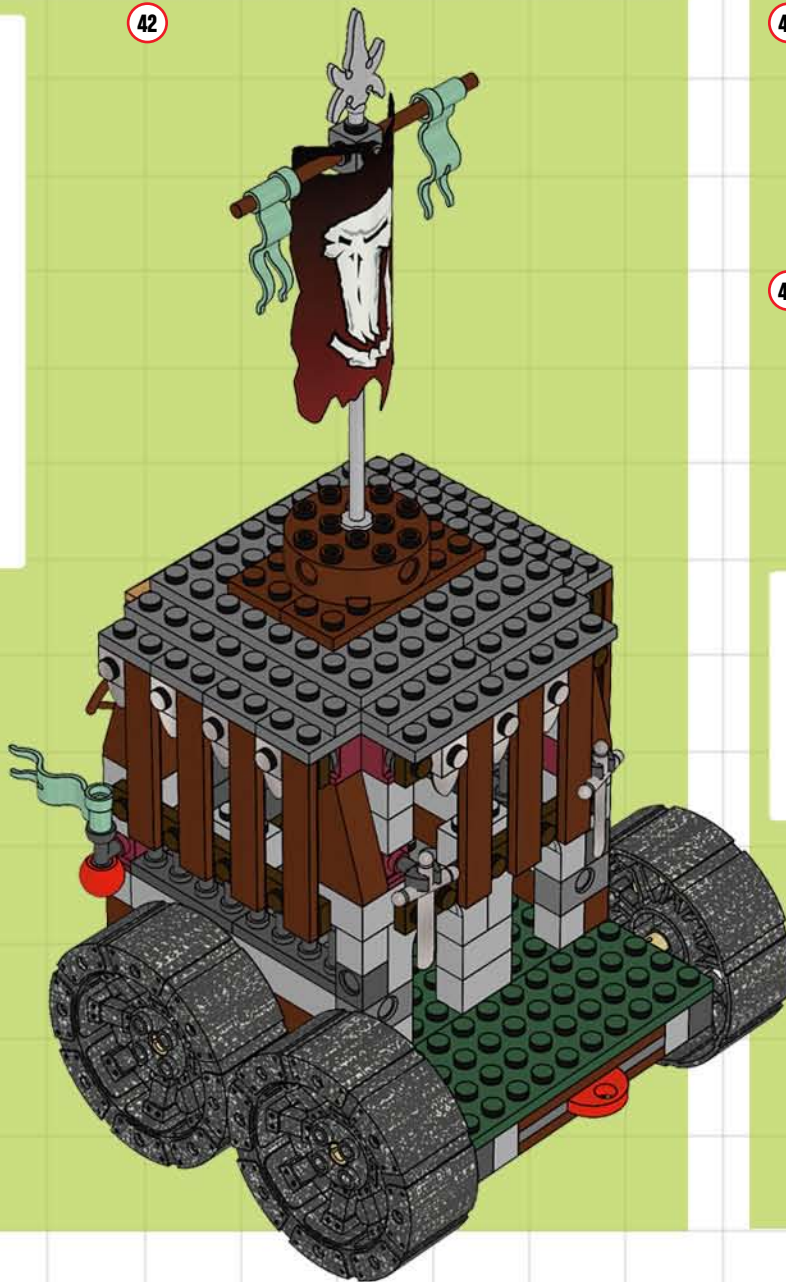

club

OGRE WAGON!

BUILDING STEPS