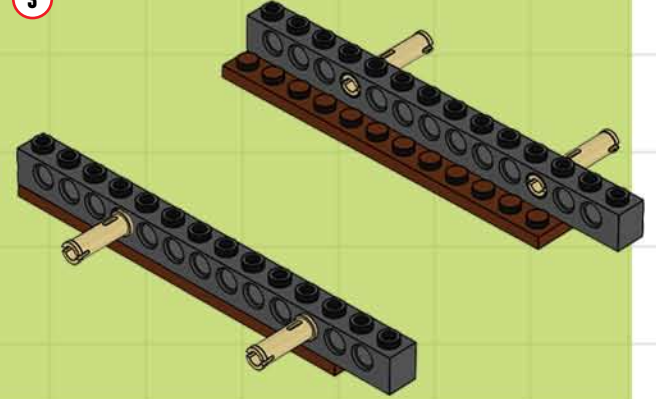

OGRE WAGON!

BUILDING STEPS

Are you tired of tying up ogres and dragging them to your colony? Fed up with injuring your men in the process? Then this is the vehicle for you. The Ogre Transport 10,000 B.C. It comes with six hand crafted stone tires. Able to support up to 20,000 lbs. Easy slid ramp in the rear, durable enough for the larges ogres. It's roomy enough to carry at least 6 trolls. It even has a covering to block out the sun on the hottest of days. With a design reminiscent of an elephant it has the capacity to chain at least 6 imperialist caste dogs to the front (or four men and one dwarf). Smooth swivel front and easy access feeding ports, this is the one vehicle you can't live without.

7037

7040

7038

club

OGRE WAGON!

BUILDING STEPS

1

2

3

4.1

4.2

4

5.1

5.2

5.3

5