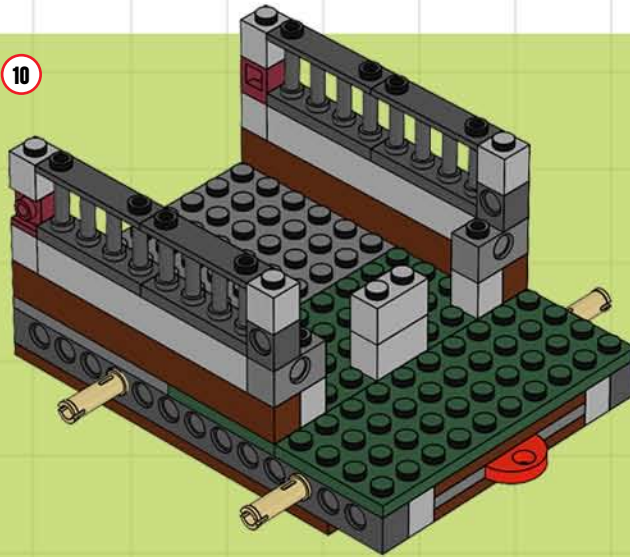

OGRE WAGON!

BUILDING STEPS

Are you tired of tying up ogres and dragging them to your colony? Fed up with injuring your men in the process? Then this is the vehicle for you. The Ogre Transport 10,000 B.C. It comes with six hand crafted stone tires. Able to support up to 20,000 lbs. Easy slid ramp in the rear, durable enough for the larges ogres. It's roomy enough to carry at least 6 trolls. It even has a covering to block out the sun on the hottest of days. With a design reminiscent of an elephant it has the capacity to chain at least 6 imperialist caste dogs to the front (or four men and one dwarf). Smooth swivel front and easy access feeding ports, this is the one vehicle you can't live without.

club

OGRE WAGON!

BUILDING STEPS

6

7

8

9

10