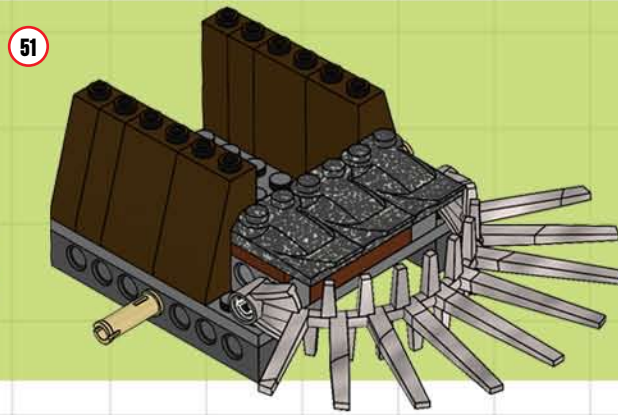

GIANT TROLL WAGON!

BUILDING STEPS

Are you tired of your troll warriors getting bruised trying to drag their giant trolls back to the fortress? Then this is the LEGO Castle vehicle for you!

The Giant Troll Wagon features six (count 'em, six!) hand-carved stone wheels and can carry up to 20,000 lbs worth of giant troll without a single brick giving way. It has easy-access feeding ports and an easy-slide ramp in the rear that's reinforced for even the heaviest feet. Roomy enough to transport at least six trolls in comfort and style, it even has a roof for blocking out the sun on the hottest days in the kingdom.

36

40

41

37

GIANT TROLL WAGON!

BUILDING STEPS

GIANT TROLL WAGON!

BUILDING STEPS

53.1

53.2

53.3

x2

53

54

club

GIANT TROLL WAGON!