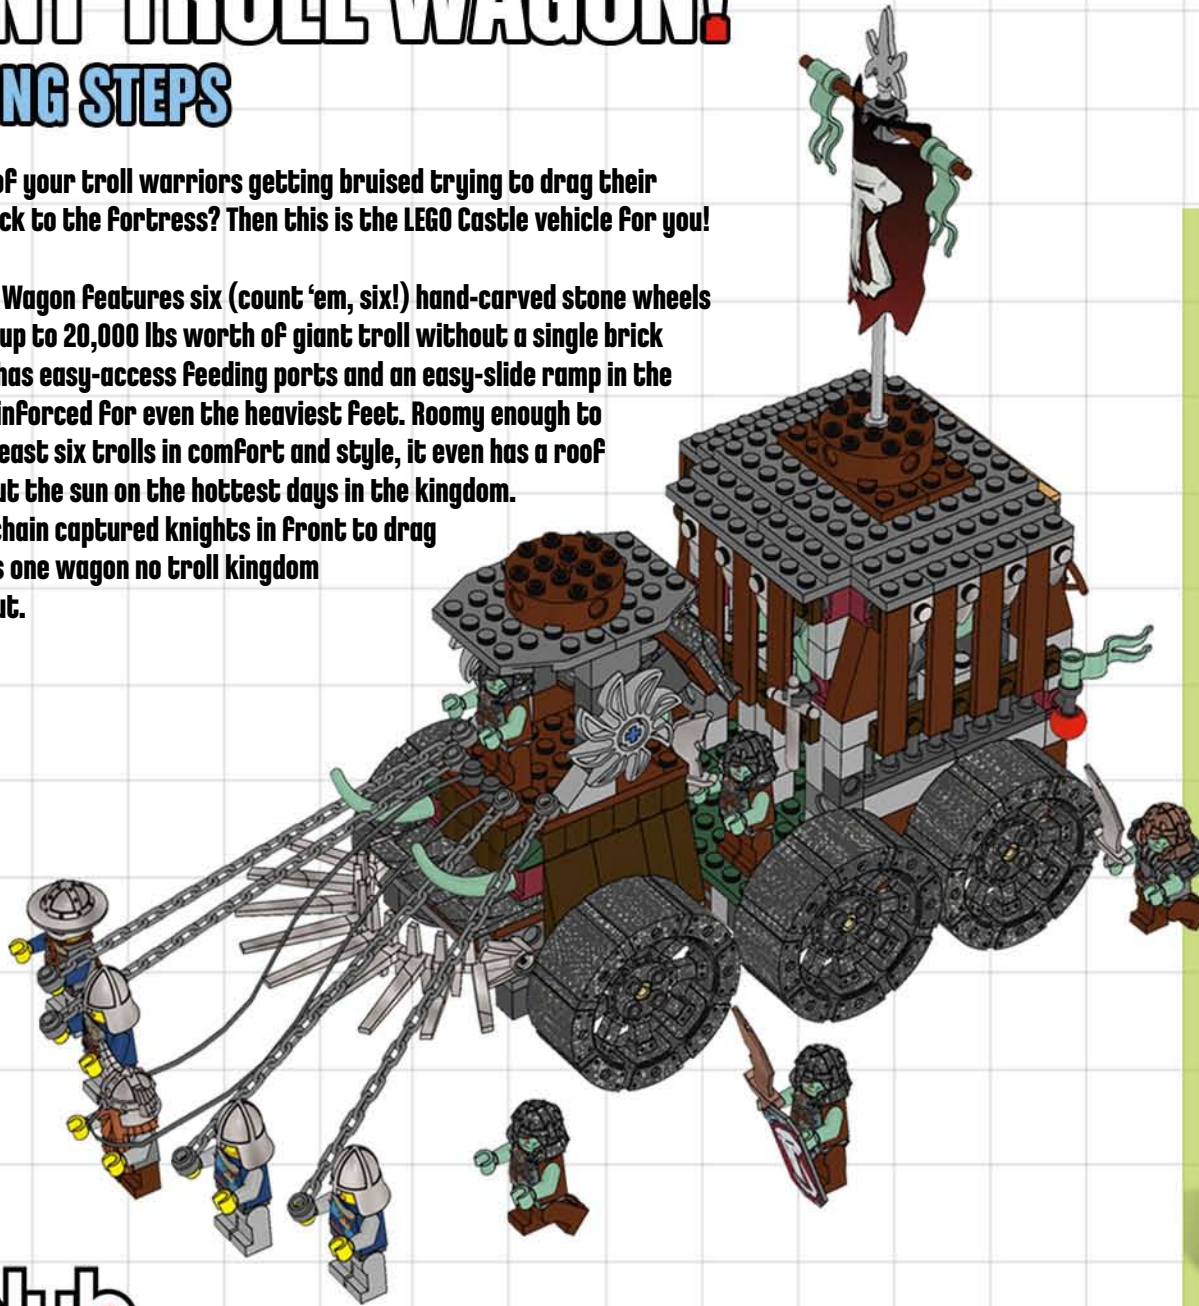

GIANT TROLL WAGON!

BUILDING STEPS

Are you tired of your troll warriors getting bruised trying to drag their giant trolls back to the fortress? Then this is the LEGO Castle vehicle for you!

The Giant Troll Wagon features six (count 'em, six!) hand-carved stone wheels and can carry up to 20,000 lbs worth of giant troll without a single brick giving way. It has easy-access feeding ports and an easy-slide ramp in the rear that's reinforced for even the heaviest feet. Roomy enough to transport at least six trolls in comfort and style, it even has a roof for blocking out the sun on the hottest days in the kingdom.

You can even chain captured knights in front to drag it along! This is one wagon no troll kingdom can live without.