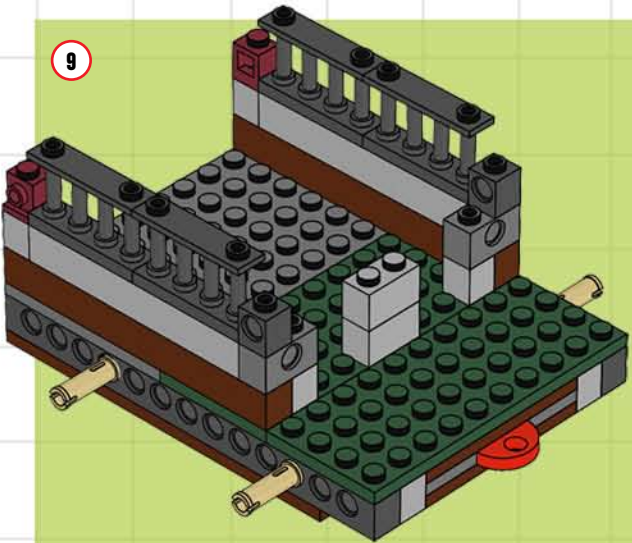

GIANT TROLL WAGON!

BUILDING STEPS

6

7

8

9

10

11