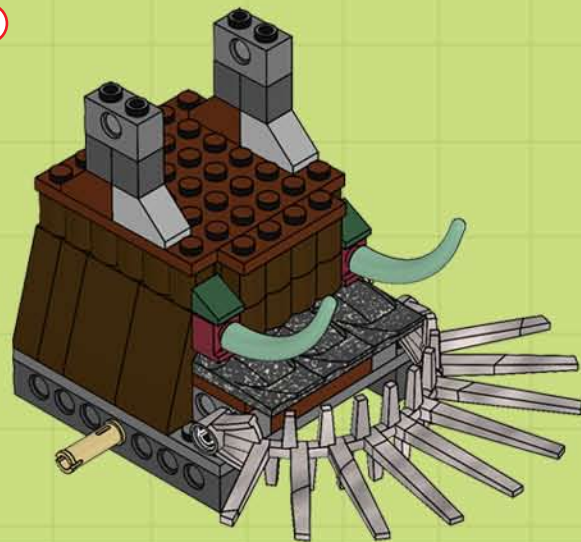

GIANT TROLL WAGON!

BUILDING STEPS

Are you tired of your troll warriors getting bruised trying to drag their giant trolls back to the fortress? Then this is the LEGO Castle vehicle for you!

The Giant Troll Wagon features six (count 'em, six!) hand-carved stone wheels and can carry up to 20,000 lbs worth of giant troll without a single brick giving way. It has easy-access feeding ports and an easy-slide ramp in the rear that's reinforced for even the heaviest feet. Roomy enough to transport at least six trolls in comfort and style, it even has a roof for blocking out the sun on the hottest days in the kingdom.

BUILDING STEPS

55

56

57

58

59

60

GIANT TROLL WAGON!