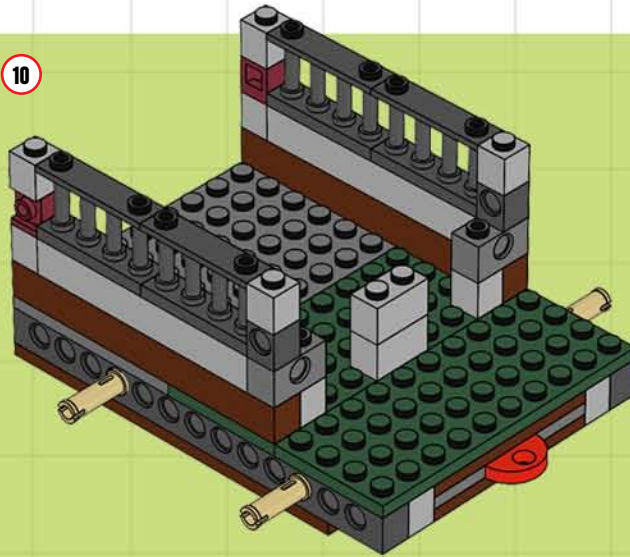

GIANT TROLL WAGON!

BUILDING STEPS

Are you tired of your troll warriors getting bruised trying to drag their giant trolls back to the fortress? Then this is the LEGO Castle vehicle for you!

The Giant Troll Wagon features six (count 'em, six!) hand-carved stone wheels and can carry up to 20,000 lbs worth of giant troll without a single brick giving way. It has easy-access feeding ports and an easy-slide ramp in the rear that's reinforced for even the heaviest feet. Roomy enough to transport at least six trolls in comfort and style, it even has a roof for blocking out the sun on the hottest days in the kingdom.

7

8

9

10

11

GIANT TROLL WAGON!

BUILDING STEPS

18

19.1

19

19.2

x2

20

21

22

23