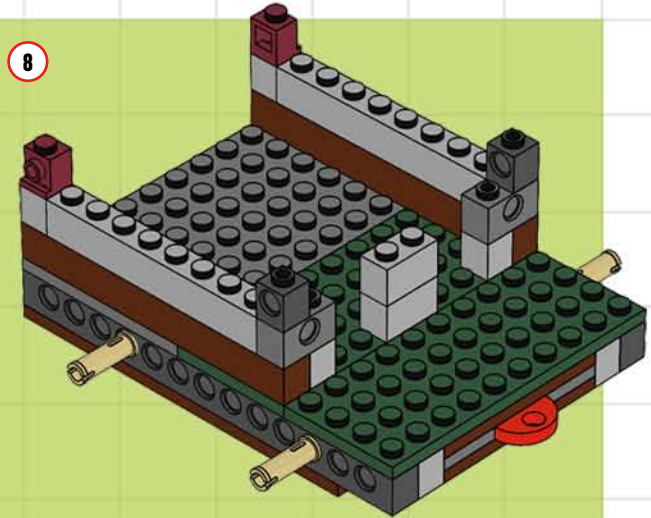

GIANT TROLL WAGON!

BUILDING STEPS

6

7

8

9

10

11