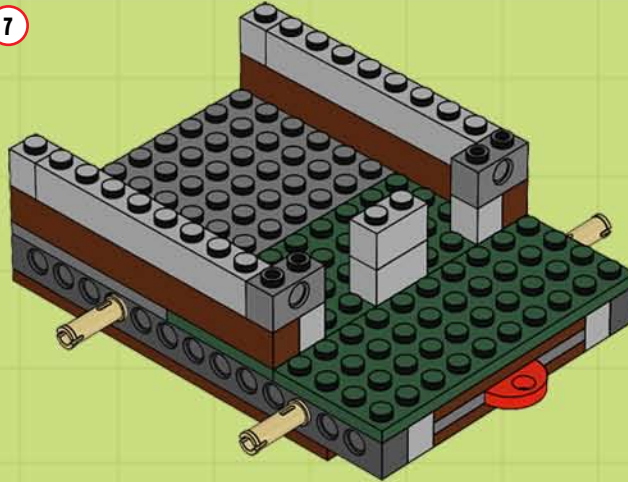

GIANT TROLL WAGON!

BUILDING STEPS

6

7

8

9

10

11