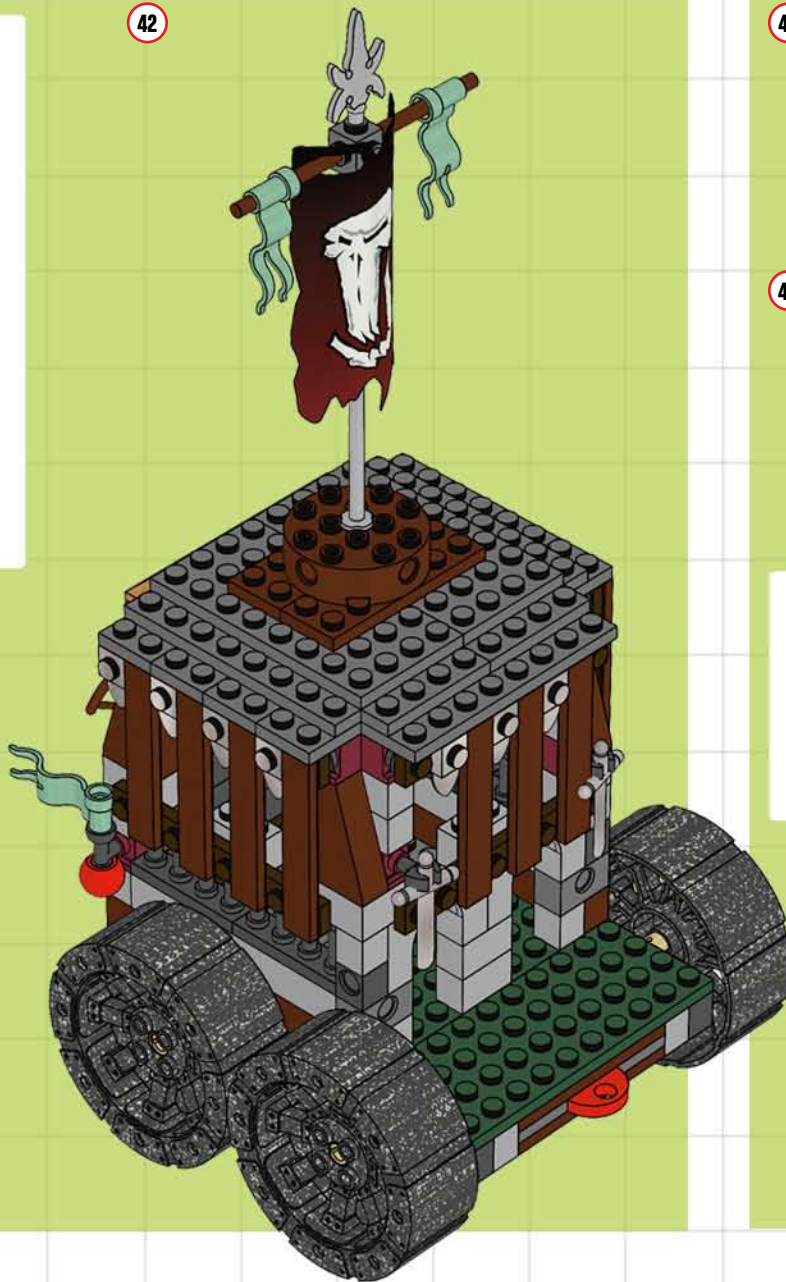

GIANT TROLL WAGON!

BUILDING STEPS

Are you tired of your troll warriors getting bruised trying to drag their giant trolls back to the fortress? Then this is the LEGO Castle vehicle for you!

The Giant Troll Wagon features six (count 'em, six!) hand-carved stone wheels and can carry up to 20,000 lbs worth of giant troll without a single brick giving way. It has easy-access feeding ports and an easy-slide ramp in the rear that's reinforced for even the heaviest feet. Roomy enough to transport at least six trolls in comfort and style, it even has a roof for blocking out the sun on the hottest days in the kingdom.

36

40

41

37

GIANT TROLL WAGON!

BUILDING STEPS

GIANT TROLL WAGON!

BUILDING STEPS

53.1

53.2

53.3

x2

53

54

club

GIANT TROLL WAGON!