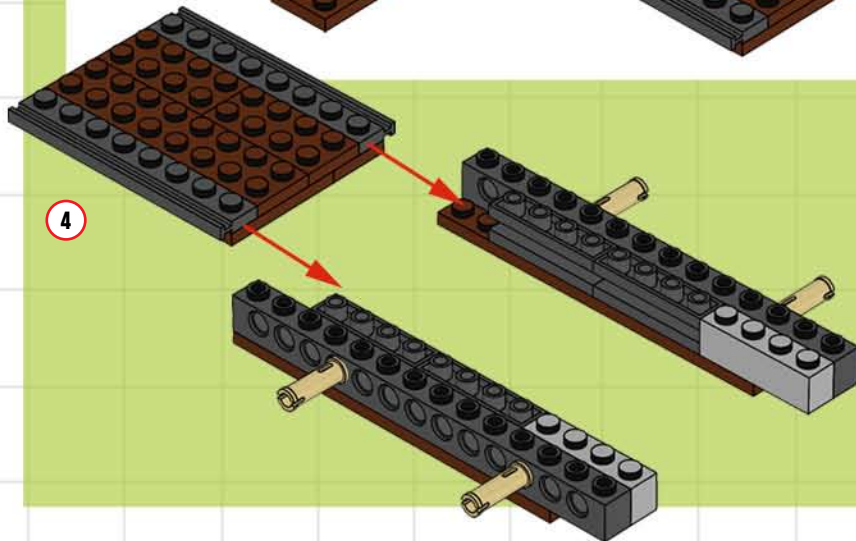

GIANT TROLL WAGON!

BUILDING STEPS

1

2

3

4.1

4.2

4

5.1

5.2

5.3

5