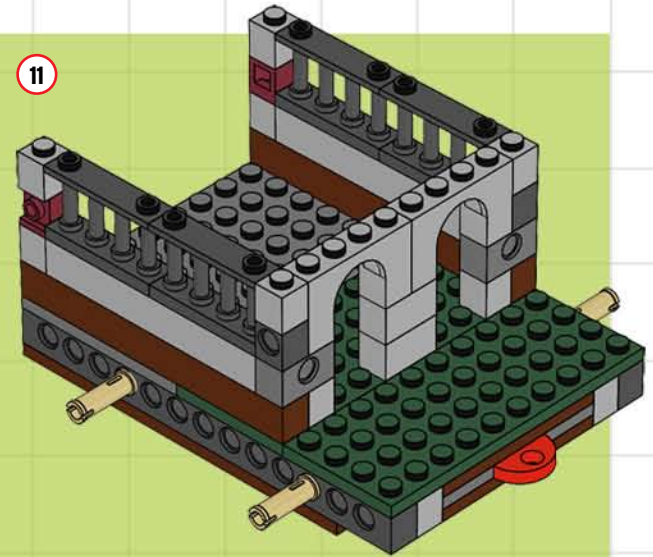

GIANT TROLL WAGON!

BUILDING STEPS

Are you tired of your troll warriors getting bruised trying to drag their giant trolls back to the fortress? Then this is the LEGO Castle vehicle for you!

The Giant Troll Wagon features six (count 'em, six!) hand-carved stone wheels and can carry up to 20,000 lbs worth of giant troll without a single brick giving way. It has easy-access feeding ports and an easy-slide ramp in the rear that's reinforced for even the heaviest feet. Roomy enough to transport at least six trolls in comfort and style, it even has a roof for blocking out the sun on the hottest days in the kingdom.

7

8

9

10

11

GIANT TROLL WAGON!

BUILDING STEPS

18

19.1

19

19.2

x2

20

21

22

23