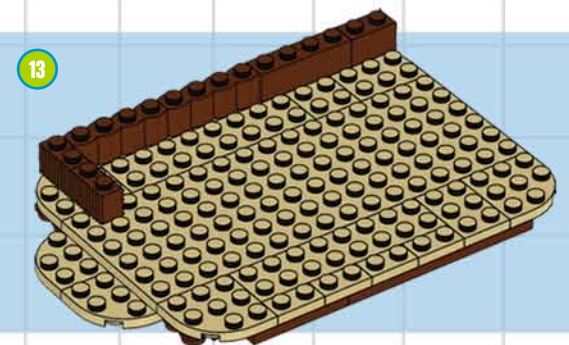

TASTES LIKE CHICKEN!

BUILDING STEPS

There's a new restaurant in Bikini Bottom! You can build it for yourself using pieces from your LEGO® SpongeBob SquarePants™ collection.

You can build "Tastes Like Chicken" using pieces from #3833 Krusty Krab Adventures and #3834 Good Neighbors at Bikini Bottom.

TASTES LIKE CHICKEN!

BUILDING STEPS

TASTES LIKE CHICKEN!

BUILDING STEPS

33

34

35

36