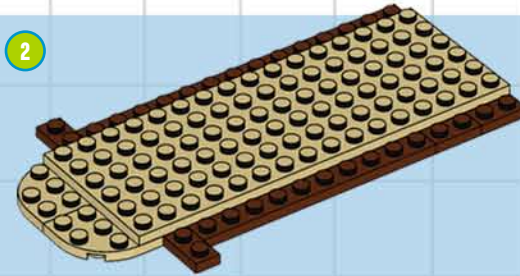

TASTES LIKE CHICKEN!

BUILDING STEPS

There's a new restaurant in Bikini Bottom! You can build it for yourself using pieces from your LEGO® SpongeBob SquarePants™ collection.

You can build "Tastes Like Chicken" using pieces from #3833 Krusty Krab Adventures and #3834 Good Neighbors at Bikini Bottom.

TASTES LIKE CHICKEN!

BUILDING STEPS

TASTES LIKE CHICKEN!

BUILDING STEPS

33

34

35

36