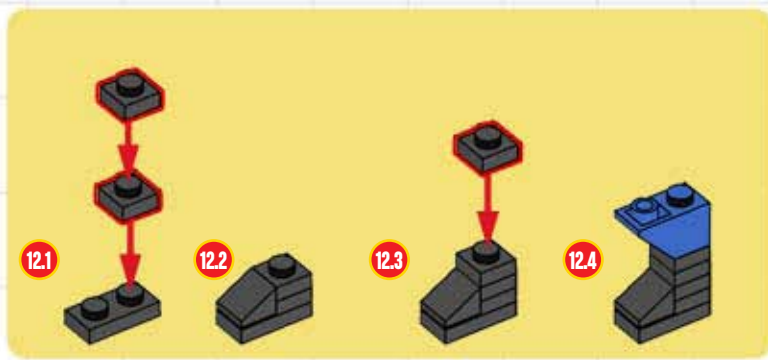

26

27

28

29

FINAL

PIRATE SCENE BUILDING STEPS!

PIRATE SCENE BUILDING STEPS!

PIRATE SCENE BUILDING STEPS!

PIRATE SCENE BUILDING STEPS!

PIRATE SCENE BUILDING STEPS!

	x1	4125253 FLAT TILE 1x1		x2	366523 ROOF TILE 1x2 INV.		x3	4155708 PLATE 1x2 W. 1 KNOB		x1	4233101 CHEST 2x4		x1	4119478 CARROT
	x1	346023 PLATE 1x8		x1	4159196 ROOF TILE 1x2 INV.		x1	4219726 PLATE 1x2 W. 1 KNOB		x1	4211163 CHEST LID 2x4		x3	4504382 ROOF TILE 1x1 ^{2/3} , ABS
	x8	4114324 PLATE 1x8		x7	4124067 PLATE 1x6		x4	4113993 PLATE 2x6		x3	4161734 ROUND PLATE 1x1		x1	4504379 ROOF TILE 1x1 ^{2/3} , ABS
	x1	362221 BRICK 1x3		x2	366623 PLATE 1x6		x3	4249019 PLATE 2x10		x2	4216581 ROUND PLATE 1x1		x2	4515371 ROOF TILE 2x1x2
	x1	4211429 PLATE 1x3		x1	4540203 TURN PLATE 2x2, UPPER PART		x1	4211006 MINI SHOVEL		x1	4249039 ROUND PLATE 1x1 CHROME LACQ.			
	x2	362301 PLATE 1x3		x1	368026 TURN PLATE 2x2, LOWER PART		x1	407026 ANGULAR BRICK 1x1		x2	4210633 ROUND PLATE 1x1		x2	4520947 PLATE 1x1 W/ HOLDER, VERTICAL
	x2	362323 PLATE 1x3		x6	4113233 PLATE 1x4		x1	407001 ANGULAR BRICK 1x1		x2	4114585 CHERRY COLOUR 21			
	x5	4121921 PLATE 1x3		x3	371023 PLATE 1x4		x1	428621 ROOF TILE 1x3 / 25°		x1	4107050 APPLE W/ LEAF			
	x1	366521 ROOF TILE 1x2 INV.		x1	379401 PLATE 1x2, w. 1 KNOB		x1	428721 ROOF TILE 1x3 / 25° INV.		x1	4114584 BANANA			