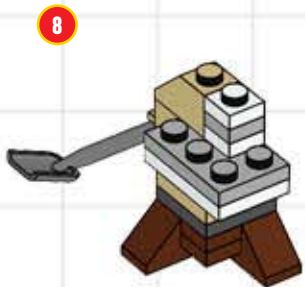

BUILD A PIRATE SCENE!

Yo ho ho! These scurvy pirates are ready to set sail for loot and plunder upon the Seven Seas... just as soon as they bury their precious treasure chest where no one can find it!

You can build the Pirate Scene using pieces from your LEGO® brick collection. If you want, you can change the colors, or expand the beach and add more pirates of your own creation!

26

27

28

29

FINAL

PIRATE SCENE BUILDING STEPS!

PIRATE SCENE BUILDING STEPS!

PIRATE SCENE BUILDING STEPS!

PIRATE SCENE BUILDING STEPS!

PIRATE SCENE BUILDING STEPS!

	x1	4125253 FLAT TILE 1x1		x2	366523 ROOF TILE 1x2 INV.		x3	4155708 PLATE 1x2 W. 1 KNOB		x1	4233101 CHEST 2x4		x1	4119478 CARROT
	x1	346023 PLATE 1x8		x1	4159196 ROOF TILE 1x2 INV.		x1	4219726 PLATE 1x2 W. 1 KNOB		x1	4211163 CHEST LID 2x4		x3	4504382 ROOF TILE 1x1 ^{2/3} , ABS
	x8	4114324 PLATE 1x8		x7	4124067 PLATE 1x6		x4	4113993 PLATE 2x6		x3	4161734 ROUND PLATE 1x1		x1	4504379 ROOF TILE 1x1 ^{2/3} , ABS
	x1	362221 BRICK 1x3		x2	366623 PLATE 1x6		x3	4249019 PLATE 2x10		x2	4216581 ROUND PLATE 1x1		x2	4515371 ROOF TILE 2x1x2
	x1	4211429 PLATE 1x3		x1	4540203 TURN PLATE 2x2, UPPER PART		x1	4211006 MINI SHOVEL		x1	4249039 ROUND PLATE 1x1 CHROME LACQ.			
	x2	362301 PLATE 1x3		x1	368026 TURN PLATE 2x2, LOWER PART		x1	407026 ANGULAR BRICK 1x1		x2	4210633 ROUND PLATE 1x1		x2	4520947 PLATE 1x1 W/ HOLDER, VERTICAL
	x2	362323 PLATE 1x3		x6	4113233 PLATE 1x4		x1	407001 ANGULAR BRICK 1x1		x2	4114585 CHERRY COLOUR 21			
	x5	4121921 PLATE 1x3		x3	371023 PLATE 1x4		x1	428621 ROOF TILE 1x3 / 25°		x1	4107050 APPLE W/ LEAF			
	x1	366521 ROOF TILE 1x2 INV.		x1	379401 PLATE 1x2, w. 1 KNOB		x1	428721 ROOF TILE 1x3 / 25° INV.		x1	4114584 BANANA			