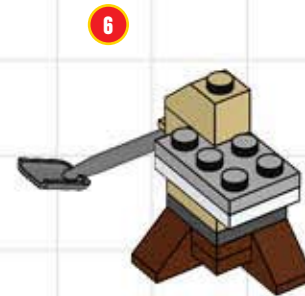

BUILD A PIRATE SCENE!

Yo ho ho! These scurvy pirates are ready to set sail for loot and plunder upon the Seven Seas... just as soon as they bury their precious treasure chest where no one can find it!

You can build the Pirate Scene using pieces from your LEGO® brick collection. If you want, you can change the colors, or expand the beach and add more pirates of your own creation!

26

27

28

29

FINAL

PIRATE SCENE BUILDING STEPS!

PIRATE SCENE BUILDING STEPS!

PIRATE SCENE BUILDING STEPS!

PIRATE SCENE BUILDING STEPS!

PIRATE SCENE BUILDING STEPS!

	x1	4125253 FLAT TILE 1x1		x2	366523 ROOF TILE 1x2 INV.		x3	4155708 PLATE 1x2 W. 1 KNOB		x1	4233101 CHEST 2x4		x1	4119478 CARROT
	x1	346023 PLATE 1x8		x1	4159196 ROOF TILE 1x2 INV.		x1	4219726 PLATE 1x2 W. 1 KNOB		x1	4211163 CHEST LID 2x4		x3	4504382 ROOF TILE 1x1 ^{2/3} , ABS
	x8	4114324 PLATE 1x8		x7	4124067 PLATE 1x6		x4	4113993 PLATE 2x6		x3	4161734 ROUND PLATE 1x1		x1	4504379 ROOF TILE 1x1 ^{2/3} , ABS
	x1	362221 BRICK 1x3		x2	366623 PLATE 1x6		x3	4249019 PLATE 2x10		x2	4216581 ROUND PLATE 1x1		x2	4515371 ROOF TILE 2x1x2
	x1	4211429 PLATE 1x3		x1	4540203 TURN PLATE 2x2, UPPER PART		x1	4211006 MINI SHOVEL		x1	4249039 ROUND PLATE 1x1 CHROME LACQ.			
	x2	362301 PLATE 1x3		x1	368026 TURN PLATE 2x2, LOWER PART		x1	407026 ANGULAR BRICK 1x1		x2	4210633 ROUND PLATE 1x1		x2	4520947 PLATE 1x1 W/ HOLDER, VERTICAL
	x2	362323 PLATE 1x3		x6	4113233 PLATE 1x4		x1	407001 ANGULAR BRICK 1x1		x2	4114585 CHERRY COLOUR 21			
	x5	4121921 PLATE 1x3		x3	371023 PLATE 1x4		x1	428621 ROOF TILE 1x3 / 25°		x1	4107050 APPLE W/ LEAF			
	x1	366521 ROOF TILE 1x2 INV.		x1	379401 PLATE 1x2, w. 1 KNOB		x1	428721 ROOF TILE 1x3 / 25° INV.		x1	4114584 BANANA			