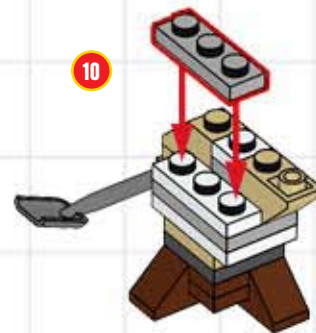

BUILD A PIRATE SCENE!

Yo ho ho! These scurvy pirates are ready to set sail for loot and plunder upon the Seven Seas... just as soon as they bury their precious treasure chest where no one can find it!

You can build the Pirate Scene using pieces from your LEGO® brick collection. If you want, you can change the colors, or expand the beach and add more pirates of your own creation!

26

27

28

29

FINAL

PIRATE SCENE BUILDING STEPS!

PIRATE SCENE BUILDING STEPS!

PIRATE SCENE BUILDING STEPS!

PIRATE SCENE BUILDING STEPS!

PIRATE SCENE BUILDING STEPS!

	x1	4125253 FLAT TILE 1x1		x2	366523 ROOF TILE 1x2 INV.		x3	4155708 PLATE 1x2 W. 1 KNOB		x1	4233101 CHEST 2x4		x1	4119478 CARROT
	x1	346023 PLATE 1x8		x1	4159196 ROOF TILE 1x2 INV.		x1	4219726 PLATE 1x2 W. 1 KNOB		x1	4211163 CHEST LID 2x4		x3	4504382 ROOF TILE 1x1 ^{2/3} , ABS
	x8	4114324 PLATE 1x8		x7	4124067 PLATE 1x6		x4	4113993 PLATE 2x6		x3	4161734 ROUND PLATE 1x1		x1	4504379 ROOF TILE 1x1 ^{2/3} , ABS
	x1	362221 BRICK 1x3		x2	366623 PLATE 1x6		x3	4249019 PLATE 2x10		x2	4216581 ROUND PLATE 1x1		x2	4515371 ROOF TILE 2x1x2
	x1	4211429 PLATE 1x3		x1	4540203 TURN PLATE 2x2, UPPER PART		x1	4211006 MINI SHOVEL		x1	4249039 ROUND PLATE 1x1 CHROME LACQ.			
	x2	362301 PLATE 1x3		x1	368026 TURN PLATE 2x2, LOWER PART		x1	407026 ANGULAR BRICK 1x1		x2	4210633 ROUND PLATE 1x1		x2	4520947 PLATE 1x1 W/ HOLDER, VERTICAL
	x2	362323 PLATE 1x3		x6	4113233 PLATE 1x4		x1	407001 ANGULAR BRICK 1x1		x2	4114585 CHERRY COLOUR 21			
	x5	4121921 PLATE 1x3		x3	371023 PLATE 1x4		x1	428621 ROOF TILE 1x3 / 25°		x1	4107050 APPLE W/ LEAF			
	x1	366521 ROOF TILE 1x2 INV.		x1	379401 PLATE 1x2, w. 1 KNOB		x1	428721 ROOF TILE 1x3 / 25° INV.		x1	4114584 BANANA			