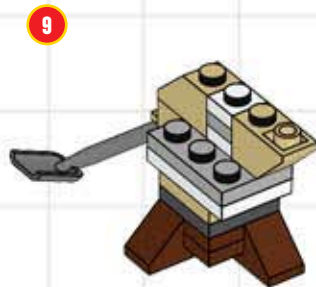

BUILD A PIRATE SCENE!

Yo ho ho! These scurvy pirates are ready to set sail for loot and plunder upon the Seven Seas... just as soon as they bury their precious treasure chest where no one can find it!

You can build the Pirate Scene using pieces from your LEGO® brick collection. If you want, you can change the colors, or expand the beach and add more pirates of your own creation!

26

27

28

29

FINAL

PIRATE SCENE BUILDING STEPS!

PIRATE SCENE BUILDING STEPS!

PIRATE SCENE BUILDING STEPS!

PIRATE SCENE BUILDING STEPS!

PIRATE SCENE BUILDING STEPS!

	x1	4125253 FLAT TILE 1x1		x2	366523 ROOF TILE 1x2 INV.		x3	4155708 PLATE 1x2 W. 1 KNOB		x1	4233101 CHEST 2x4		x1	4119478 CARROT
	x1	346023 PLATE 1x8		x1	4159196 ROOF TILE 1x2 INV.		x1	4219726 PLATE 1x2 W. 1 KNOB		x1	4211163 CHEST LID 2x4		x3	4504382 ROOF TILE 1x1 ^{2/3} , ABS
	x8	4114324 PLATE 1x8		x7	4124067 PLATE 1x6		x4	4113993 PLATE 2x6		x3	4161734 ROUND PLATE 1x1		x1	4504379 ROOF TILE 1x1 ^{2/3} , ABS
	x1	362221 BRICK 1x3		x2	366623 PLATE 1x6		x3	4249019 PLATE 2x10		x2	4216581 ROUND PLATE 1x1		x2	4515371 ROOF TILE 2x1x2
	x1	4211429 PLATE 1x3		x1	4540203 TURN PLATE 2x2, UPPER PART		x1	4211006 MINI SHOVEL		x1	4249039 ROUND PLATE 1x1 CHROME LACQ.			
	x2	362301 PLATE 1x3		x1	368026 TURN PLATE 2x2, LOWER PART		x1	407026 ANGULAR BRICK 1x1		x2	4210633 ROUND PLATE 1x1		x2	4520947 PLATE 1x1 W/ HOLDER, VERTICAL
	x2	362323 PLATE 1x3		x6	4113233 PLATE 1x4		x1	407001 ANGULAR BRICK 1x1		x2	4114585 CHERRY COLOUR 21			
	x5	4121921 PLATE 1x3		x3	371023 PLATE 1x4		x1	428621 ROOF TILE 1x3 / 25°		x1	4107050 APPLE W/ LEAF			
	x1	366521 ROOF TILE 1x2 INV.		x1	379401 PLATE 1x2, w. 1 KNOB		x1	428721 ROOF TILE 1x3 / 25° INV.		x1	4114584 BANANA			