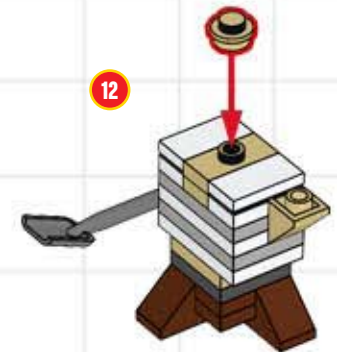

26

27

28

29

FINAL

PIRATE SCENE BUILDING STEPS!

PIRATE SCENE BUILDING STEPS!

PIRATE SCENE BUILDING STEPS!

PIRATE SCENE BUILDING STEPS!

PIRATE SCENE BUILDING STEPS!

	x1	4125253 FLAT TILE 1x1		x2	366523 ROOF TILE 1x2 INV.		x3	4155708 PLATE 1x2 W. 1 KNOB		x1	4233101 CHEST 2x4		x1	4119478 CARROT
	x1	346023 PLATE 1x8		x1	4159196 ROOF TILE 1x2 INV.		x1	4219726 PLATE 1x2 W. 1 KNOB		x1	4211163 CHEST LID 2x4		x3	4504382 ROOF TILE 1x1 ^{2/3} , ABS
	x8	4114324 PLATE 1x8		x7	4124067 PLATE 1x6		x4	4113993 PLATE 2x6		x3	4161734 ROUND PLATE 1x1		x1	4504379 ROOF TILE 1x1 ^{2/3} , ABS
	x1	362221 BRICK 1x3		x2	366623 PLATE 1x6		x3	4249019 PLATE 2x10		x2	4216581 ROUND PLATE 1x1		x2	4515371 ROOF TILE 2x1x2
	x1	4211429 PLATE 1x3		x1	4540203 TURN PLATE 2x2, UPPER PART		x1	4211006 MINI SHOVEL		x1	4249039 ROUND PLATE 1x1 CHROME LACQ.			
	x2	362301 PLATE 1x3		x1	368026 TURN PLATE 2x2, LOWER PART		x1	407026 ANGULAR BRICK 1x1		x2	4210633 ROUND PLATE 1x1		x2	4520947 PLATE 1x1 W/ HOLDER, VERTICAL
	x2	362323 PLATE 1x3		x6	4113233 PLATE 1x4		x1	407001 ANGULAR BRICK 1x1		x2	4114585 CHERRY COLOUR 21			
	x5	4121921 PLATE 1x3		x3	371023 PLATE 1x4		x1	428621 ROOF TILE 1x3 / 25°		x1	4107050 APPLE W/ LEAF			
	x1	366521 ROOF TILE 1x2 INV.		x1	379401 PLATE 1x2, w. 1 KNOB		x1	428721 ROOF TILE 1x3 / 25° INV.		x1	4114584 BANANA			