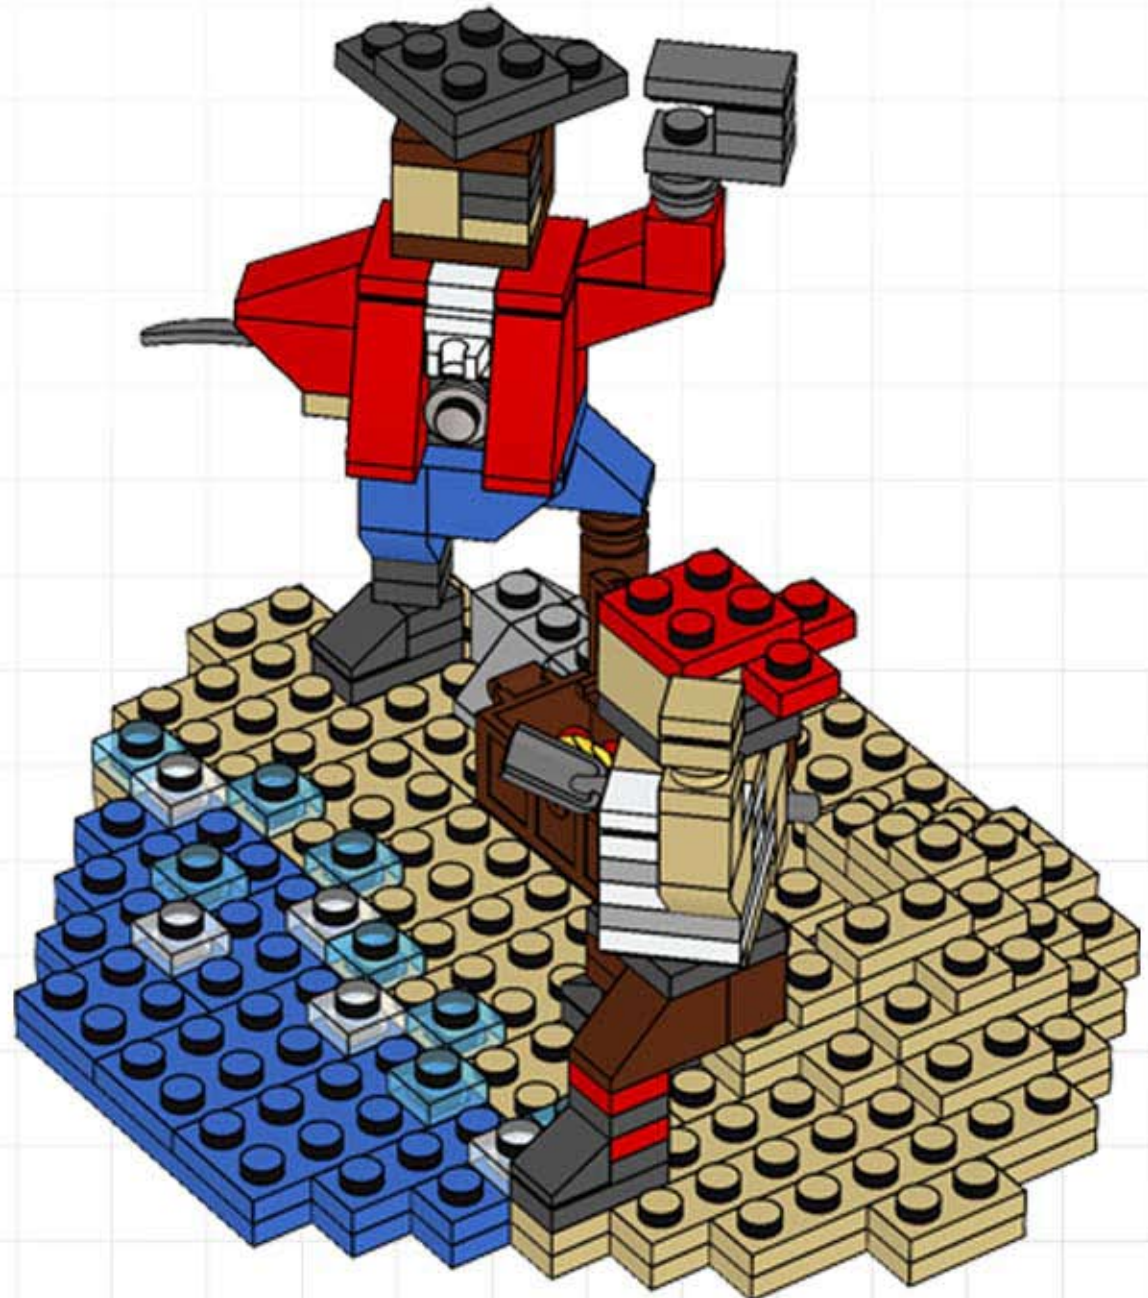

BUILD A PIRATE SCENE!

Yo ho ho! These scurvy pirates are ready to set sail for loot and plunder upon the Seven Seas... just as soon as they bury their precious treasure chest where no one can find it!

You can build the Pirate Scene using pieces from your LEGO® brick collection. If you want, you can change the colors, or expand the beach and add more pirates of your own creation!

PIRATE SCENE BUILDING STEPS!

1

2

3

4

5

6

PIRATE SCENE BUILDING STEPS!