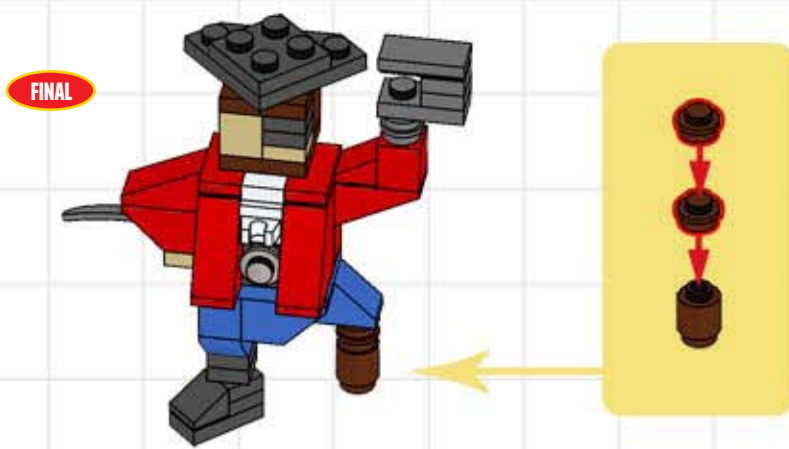

BUILD A PIRATE SCENE!

Yo ho ho! These scurvy pirates are ready to set sail for loot and plunder upon the Seven Seas... just as soon as they bury their precious treasure chest where no one can find it!

You can build the Pirate Scene using pieces from your LEGO® brick collection. If you want, you can change the colors, or expand the beach and add more pirates of your own creation!

26

27

28

29

FINAL

PIRATE SCENE BUILDING STEPS!

PIRATE SCENE BUILDING STEPS!

PIRATE SCENE BUILDING STEPS!

PIRATE SCENE BUILDING STEPS!

PIRATE SCENE BUILDING STEPS!

	x1	4125253 FLAT TILE 1x1		x2	366523 ROOF TILE 1x2 INV.		x3	4155708 PLATE 1x2 W. 1 KNOB		x1	4233101 CHEST 2x4		x1	4119478 CARROT
	x1	346023 PLATE 1x8		x1	4159196 ROOF TILE 1x2 INV.		x1	4219726 PLATE 1x2 W. 1 KNOB		x1	4211163 CHEST LID 2x4		x3	4504382 ROOF TILE 1x1 ^{2/3} , ABS
	x8	4114324 PLATE 1x8		x7	4124067 PLATE 1x6		x4	4113993 PLATE 2x6		x3	4161734 ROUND PLATE 1x1		x1	4504379 ROOF TILE 1x1 ^{2/3} , ABS
	x1	362221 BRICK 1x3		x2	366623 PLATE 1x6		x3	4249019 PLATE 2x10		x2	4216581 ROUND PLATE 1x1		x2	4515371 ROOF TILE 2x1x2
	x1	4211429 PLATE 1x3		x1	4540203 TURN PLATE 2x2, UPPER PART		x1	4211006 MINI SHOVEL		x1	4249039 ROUND PLATE 1x1 CHROME LACQ.			
	x2	362301 PLATE 1x3		x1	368026 TURN PLATE 2x2, LOWER PART		x1	407026 ANGULAR BRICK 1x1		x2	4210633 ROUND PLATE 1x1		x2	4520947 PLATE 1x1 W/ HOLDER, VERTICAL
	x2	362323 PLATE 1x3		x6	4113233 PLATE 1x4		x1	407001 ANGULAR BRICK 1x1		x2	4114585 CHERRY COLOUR 21			
	x5	4121921 PLATE 1x3		x3	371023 PLATE 1x4		x1	428621 ROOF TILE 1x3 / 25°		x1	4107050 APPLE W/ LEAF			
	x1	366521 ROOF TILE 1x2 INV.		x1	379401 PLATE 1x2, w. 1 KNOB		x1	428721 ROOF TILE 1x3 / 25° INV.		x1	4114584 BANANA			