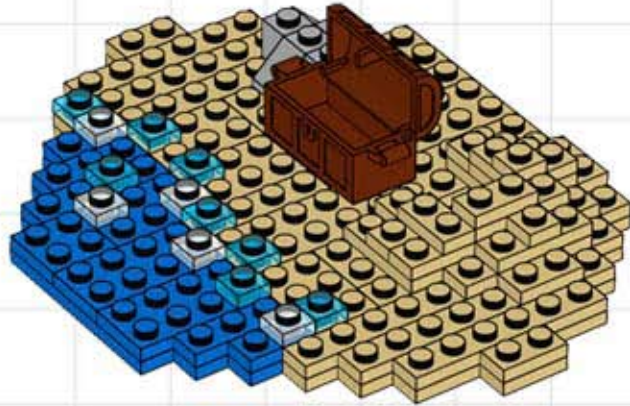

BUILD A PIRATE SCENE!

Yo ho ho! These scurvy pirates are ready to set sail for loot and plunder upon the Seven Seas... just as soon as they bury their precious treasure chest where no one can find it!

You can build the Pirate Scene using pieces from your LEGO® brick collection. If you want, you can change the colors, or expand the beach and add more pirates of your own creation!

26

27

28

29

FINAL

PIRATE SCENE BUILDING STEPS!

PIRATE SCENE BUILDING STEPS!

PIRATE SCENE BUILDING STEPS!

PIRATE SCENE BUILDING STEPS!

PIRATE SCENE BUILDING STEPS!

	x1	4125253 FLAT TILE 1x1		x2	366523 ROOF TILE 1x2 INV.		x3	4155708 PLATE 1x2 W. 1 KNOB		x1	4233101 CHEST 2x4		x1	4119478 CARROT
	x1	346023 PLATE 1x8		x1	4159196 ROOF TILE 1x2 INV.		x1	4219726 PLATE 1x2 W. 1 KNOB		x1	4211163 CHEST LID 2x4		x3	4504382 ROOF TILE 1x1 ^{2/3} , ABS
	x8	4114324 PLATE 1x8		x7	4124067 PLATE 1x6		x4	4113993 PLATE 2x6		x3	4161734 ROUND PLATE 1x1		x1	4504379 ROOF TILE 1x1 ^{2/3} , ABS
	x1	362221 BRICK 1x3		x2	366623 PLATE 1x6		x3	4249019 PLATE 2x10		x2	4216581 ROUND PLATE 1x1		x2	4515371 ROOF TILE 2x1x2
	x1	4211429 PLATE 1x3		x1	4540203 TURN PLATE 2x2, UPPER PART		x1	4211006 MINI SHOVEL		x1	4249039 ROUND PLATE 1x1 CHROME LACQ.			
	x2	362301 PLATE 1x3		x1	368026 TURN PLATE 2x2, LOWER PART		x1	407026 ANGULAR BRICK 1x1		x2	4210633 ROUND PLATE 1x1		x2	4520947 PLATE 1x1 W/ HOLDER, VERTICAL
	x2	362323 PLATE 1x3		x6	4113233 PLATE 1x4		x1	407001 ANGULAR BRICK 1x1		x2	4114585 CHERRY COLOUR 21			
	x5	4121921 PLATE 1x3		x3	371023 PLATE 1x4		x1	428621 ROOF TILE 1x3 / 25°		x1	4107050 APPLE W/ LEAF			
	x1	366521 ROOF TILE 1x2 INV.		x1	379401 PLATE 1x2, w. 1 KNOB		x1	428721 ROOF TILE 1x3 / 25° INV.		x1	4114584 BANANA			