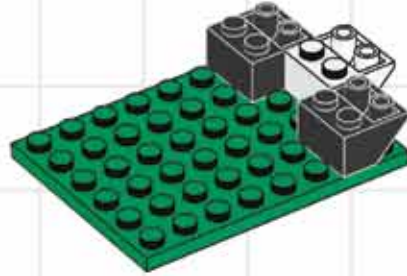

BUILD THIS CUTE PANDA TOOTHBRUSH HOLDER!

Dental hygiene has never been so adorable!

The Giant Panda is an endangered species, with only about 2000 examples left in the mountain ranges of central China which is their natural habitat. That's why it has become a symbol for animal conservation everywhere. Put this together using bricks from your LEGO collection and show your support! ■

PANDA TOOTHBRUSH HOLDER!

1

2

3

4

5

6

7