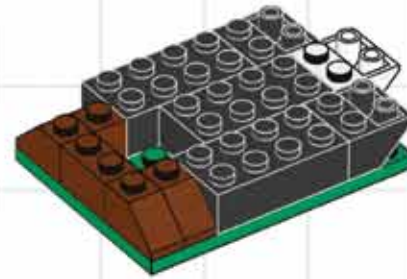

BUILD THIS CUTE PANDA TOOTHBRUSH HOLDER!

Dental hygiene has never been so adorable!

The Giant Panda is an endangered species, with only about 2000 examples left in the mountain ranges of central China which is their natural habitat. That's why it has become a symbol for animal conservation everywhere. Put this together using bricks from your LEGO collection and show your support! ■

PANDA TOOTHBRUSH HOLDER!

1

2

3

4

5

6

7