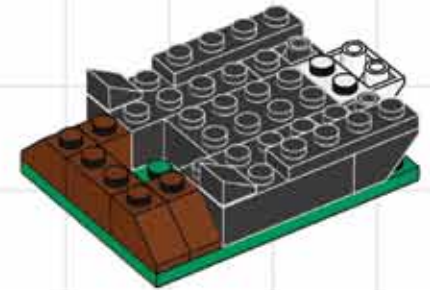

BUILD THIS CUTE PANDA TOOTHBRUSH HOLDER!

Dental hygiene has never been so adorable!

The Giant Panda is an endangered species, with only about 2000 examples left in the mountain ranges of central China which is their natural habitat. That's why it has become a symbol for animal conservation everywhere. Put this together using bricks from your LEGO collection and show your support! ■

PANDA TOOTHBRUSH HOLDER!

1

2

3

4

5

6

7